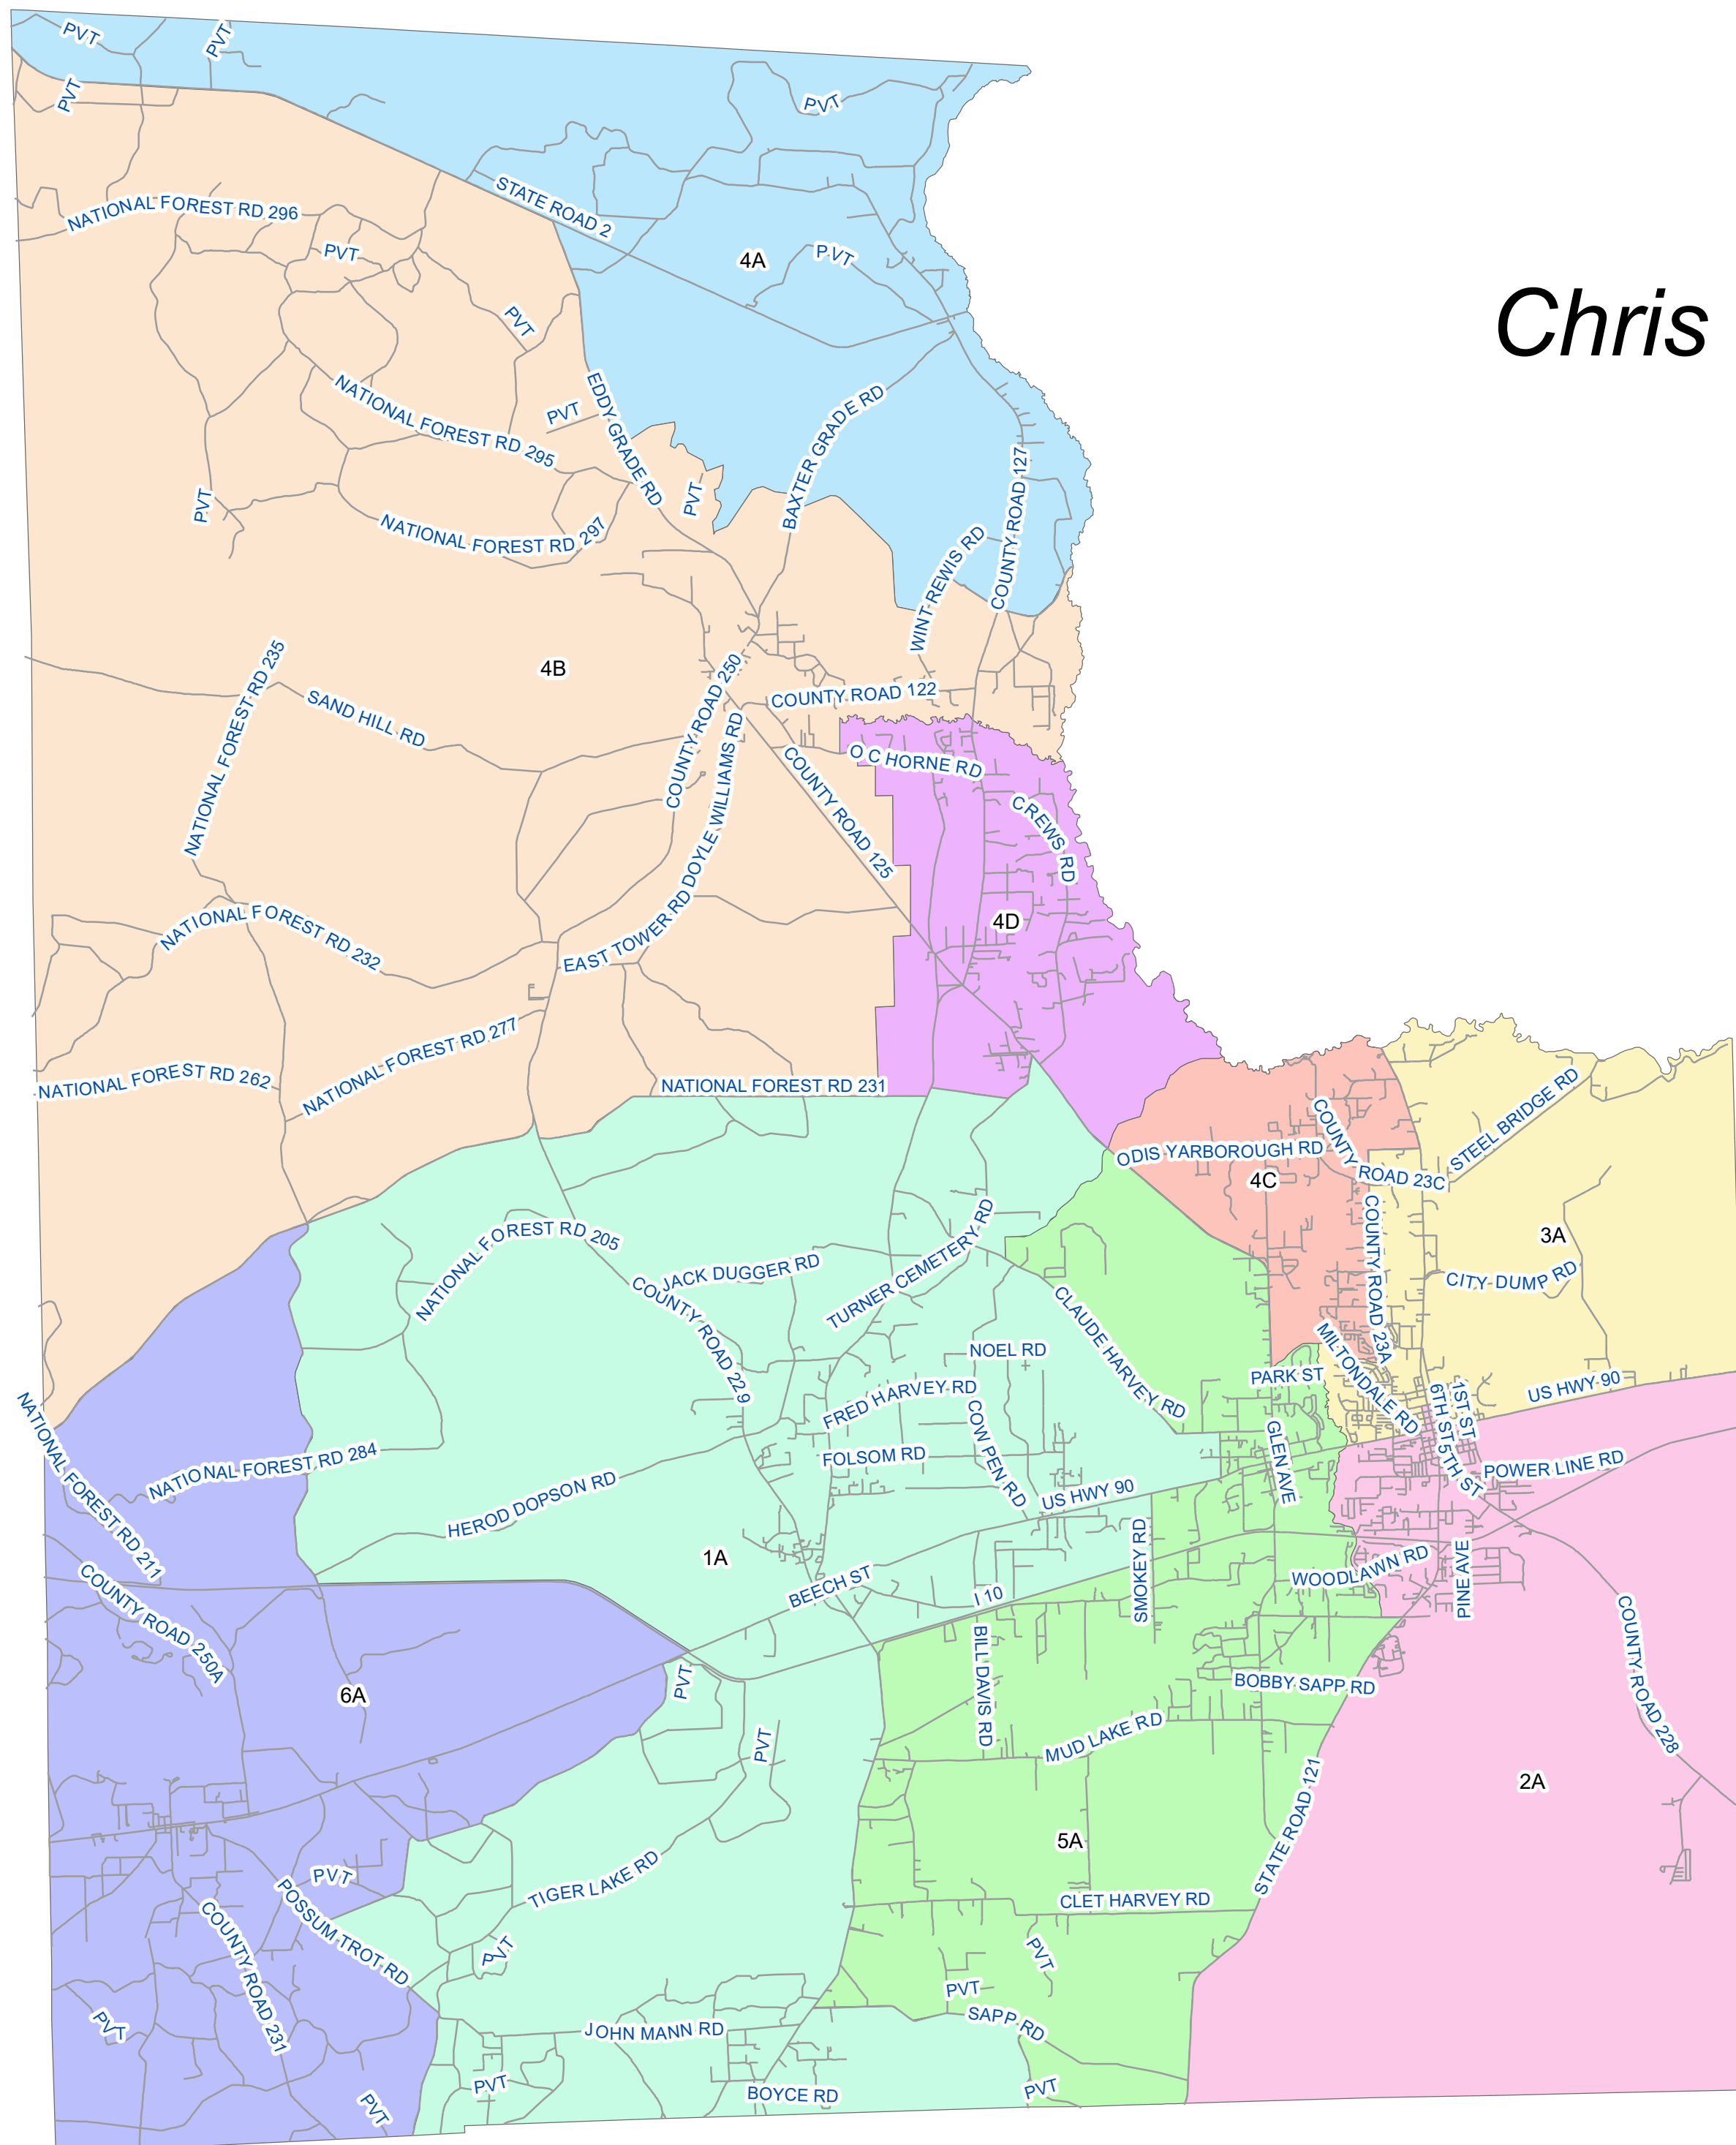

# Baker County Voting Precincts & Polling Locations

*Chris Milton, Supervisor of Elections*

## Baker Precincts

- Baxter - Baxter Fire Station
- Cuyler - First Baptist Church of Cuyler
- Glen St. Mary - Glen Hill Primitive Baptist Church
- Macedonia - Agricultural Bldg East End
- North Macclenny - Agricultural Bldg
- Olustee - Olustee Baptist Church
- Sanderson - Sanderson Community Center
- South Macclenny - First Baptist Church of Macclenny
- Taylor - Taylor Voting House