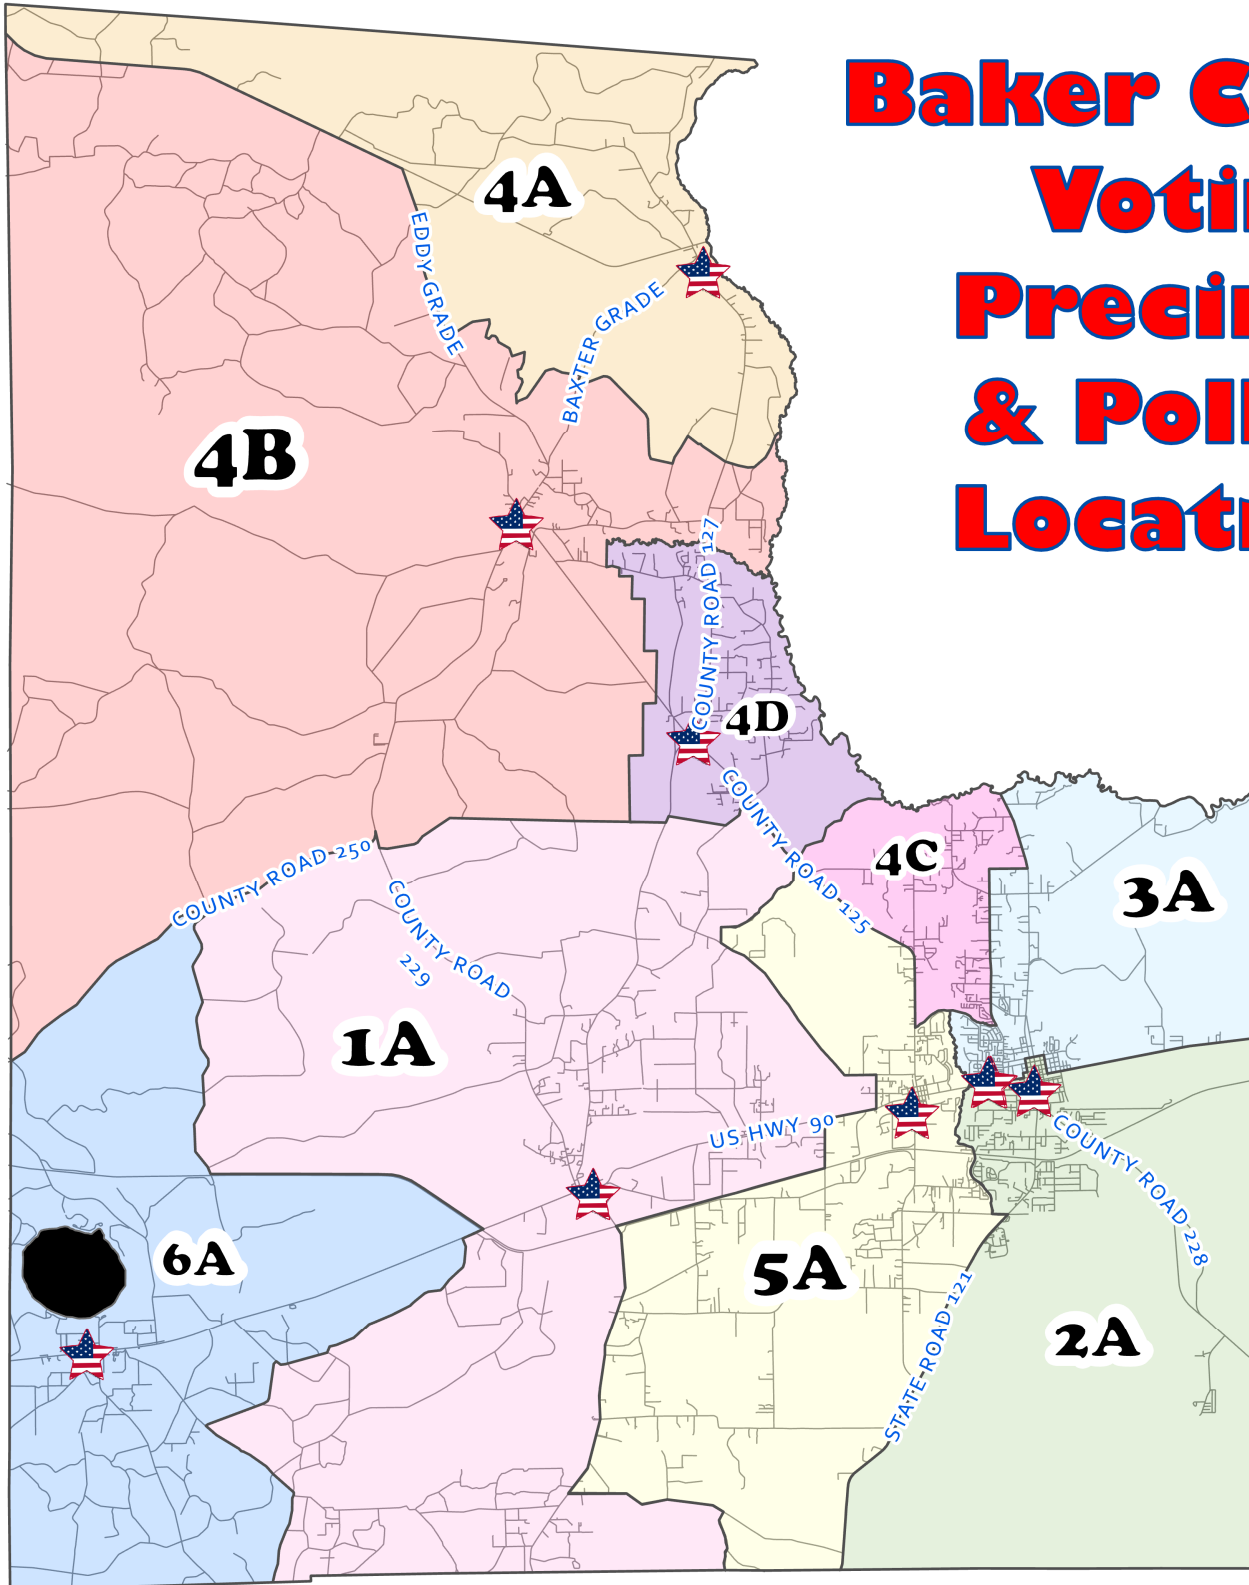

# Baker County Voting Precincts & Polling Locations

	Polling Locations
<b>Voting Precincts</b>	
<b>Precinct</b>	
	1A Sanderson - Sanderson Community Center
	2A South Macclenny - First Baptist Church of Macclenny
	3A North Macclenny - Agriculture Bldg (West End)
	4A Baxter - Baxter Fire Station
	4B Taylor - Taylor Voting House
	4C Macedonia - Agriculture Bldg (East End)
	4D Cuyler - First Baptist Church of Cuyler
	5A Glen St. Mary - Glen Baptist Church
	6A Olustee - Olustee Fire Station