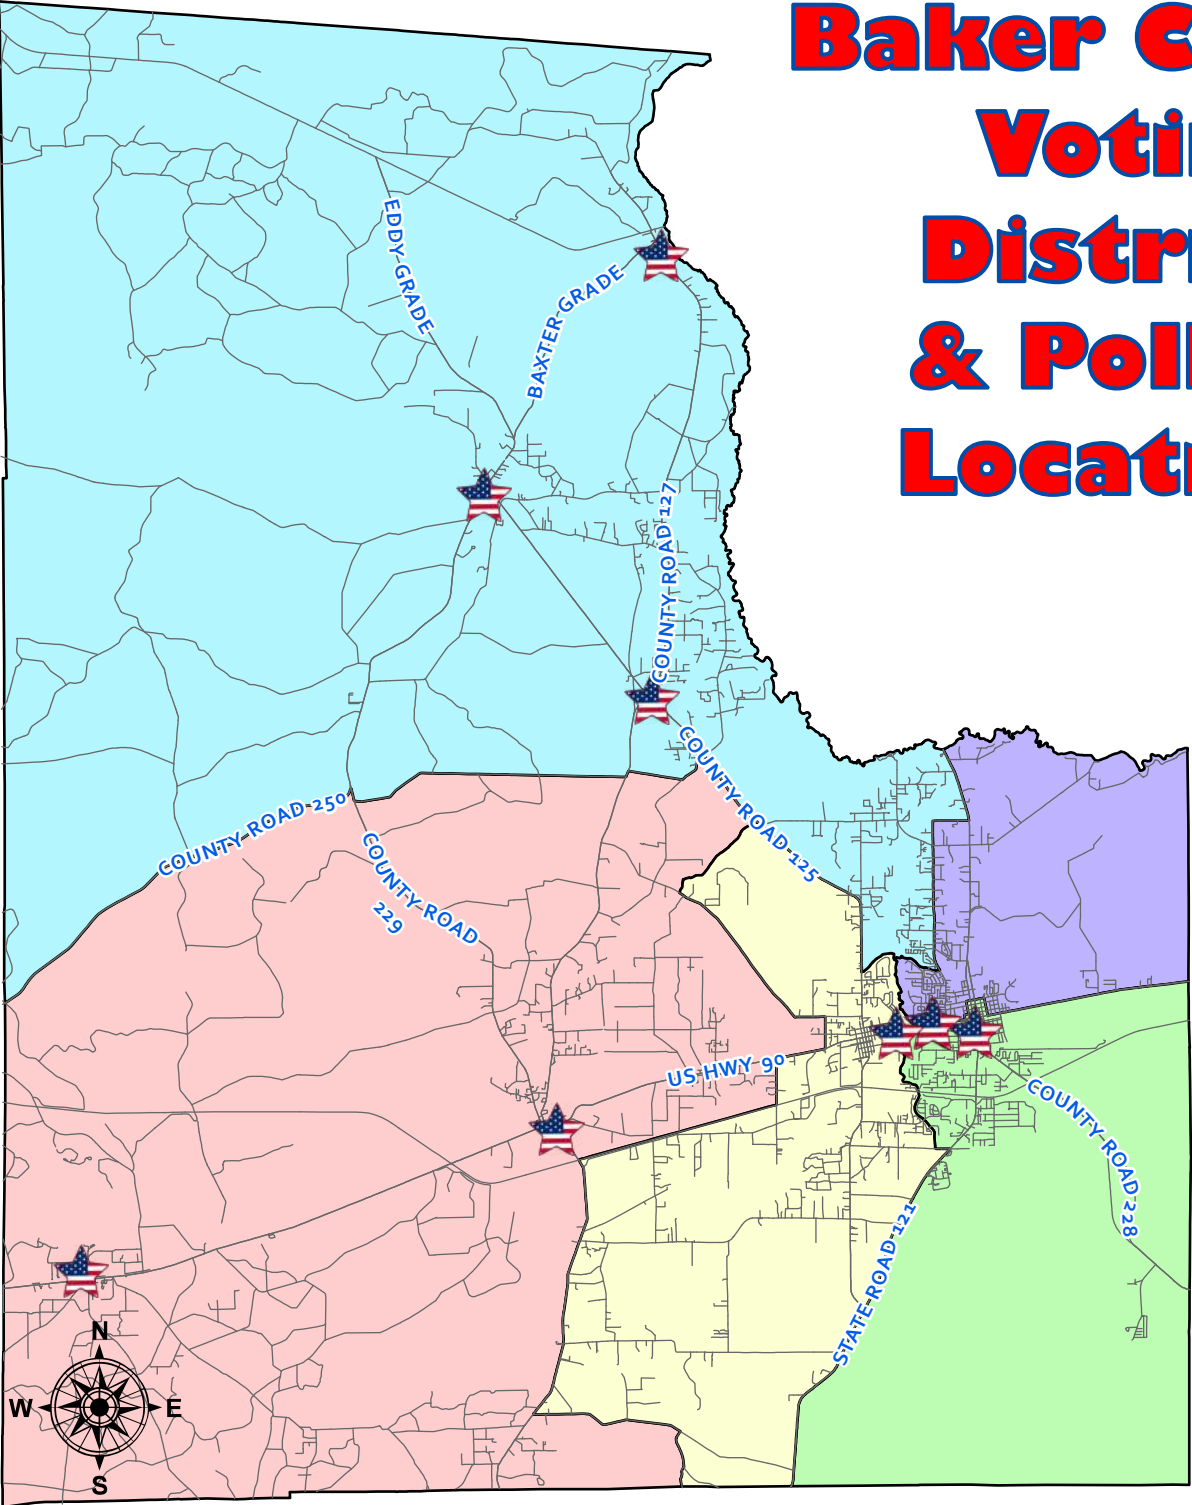

Baker County Voting Districts & Polling Locations

County Commissioners

- District 1: James Croft
- District 2: Jimmy Anderson
- District 3: Cathy Rhoden
- District 4: James Bennett
- District 5: Mark Hartley

Legend

-  Polling Locations
- District**
-  D1 - Sanderson, Olustee
-  D2 - South Macclenny
-  D3 - North Macclenny
-  D4 - Baxter, Taylor, Macedonia, Cuyler
-  D5 - Glen St. Mary