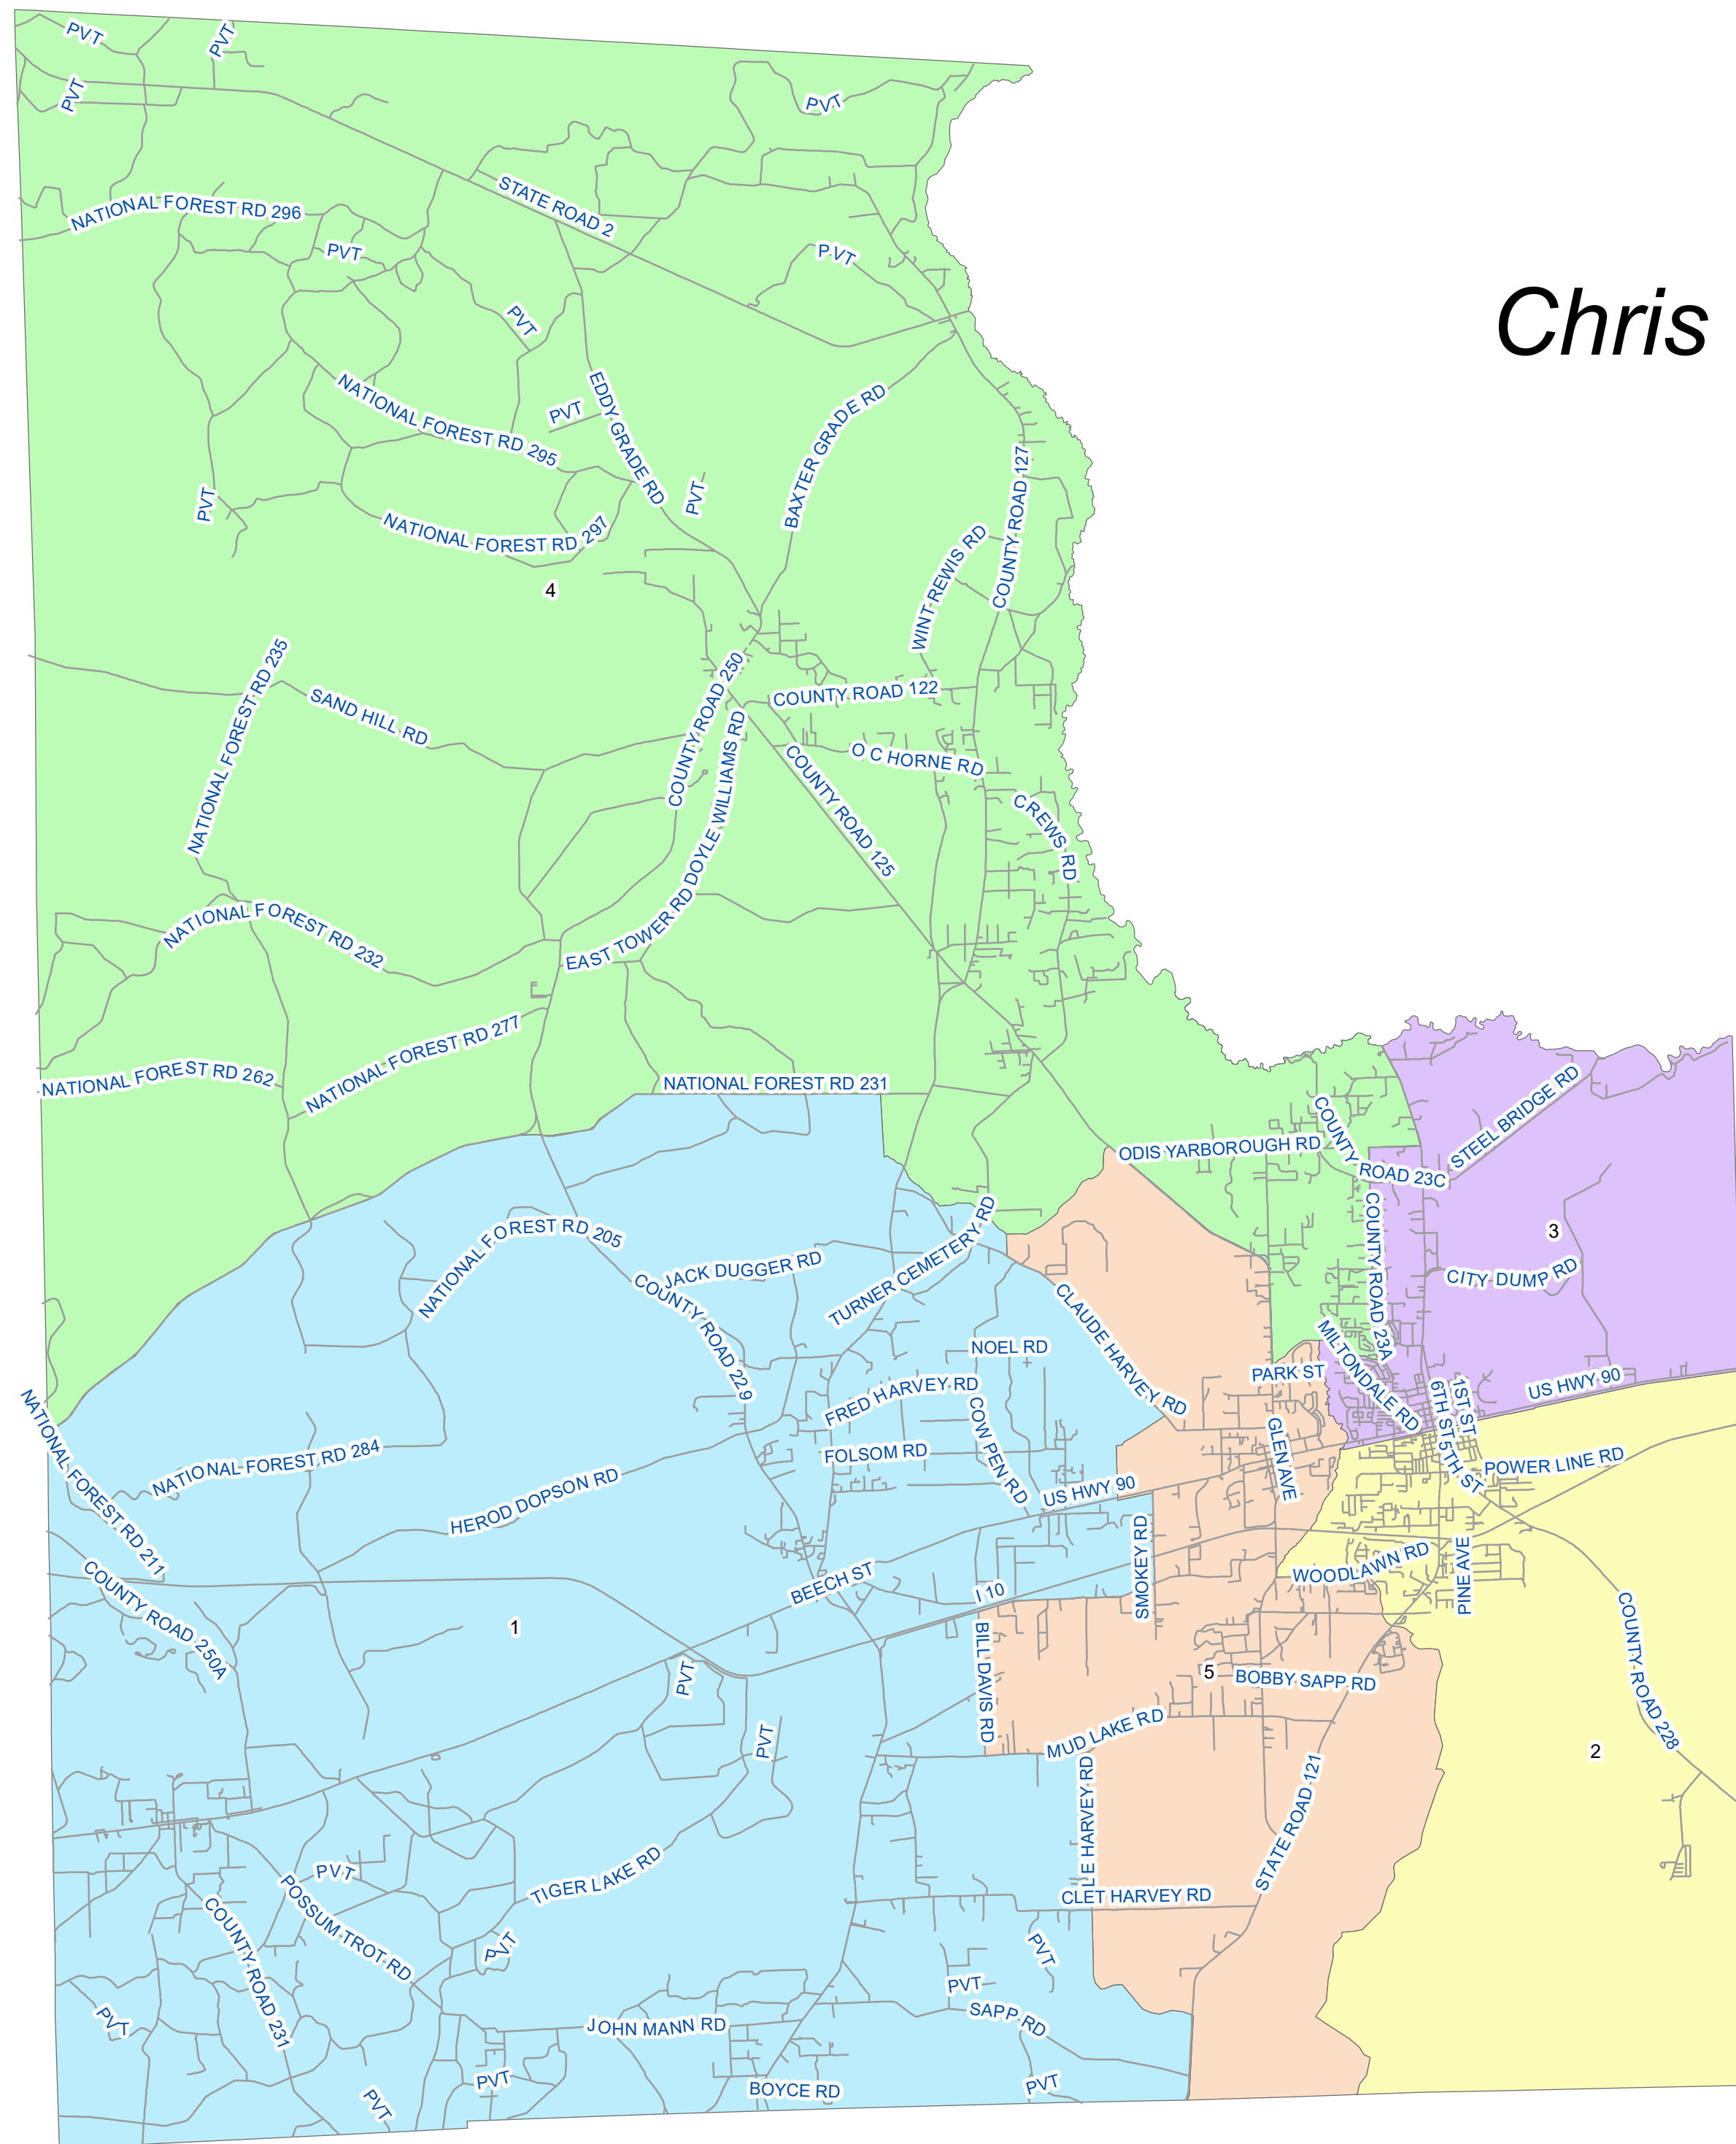

# Baker County Voting Precincts & Polling Locations

*Chris Milton, Supervisor of Elections*

## District

- 1 - Sanderson, Olustee
- 2 - South Macclenny
- 3 - North Macclenny
- 4 - Baxter, Taylor, Macedonia, Cuyler
- 5 - Glen St. Mary

## County Commissioners

District 1: James Croft

District 2: Jimmy Anderson

District 3: Cathy Rhoden

District 4: James Bennett

District 5: Mark Hartley