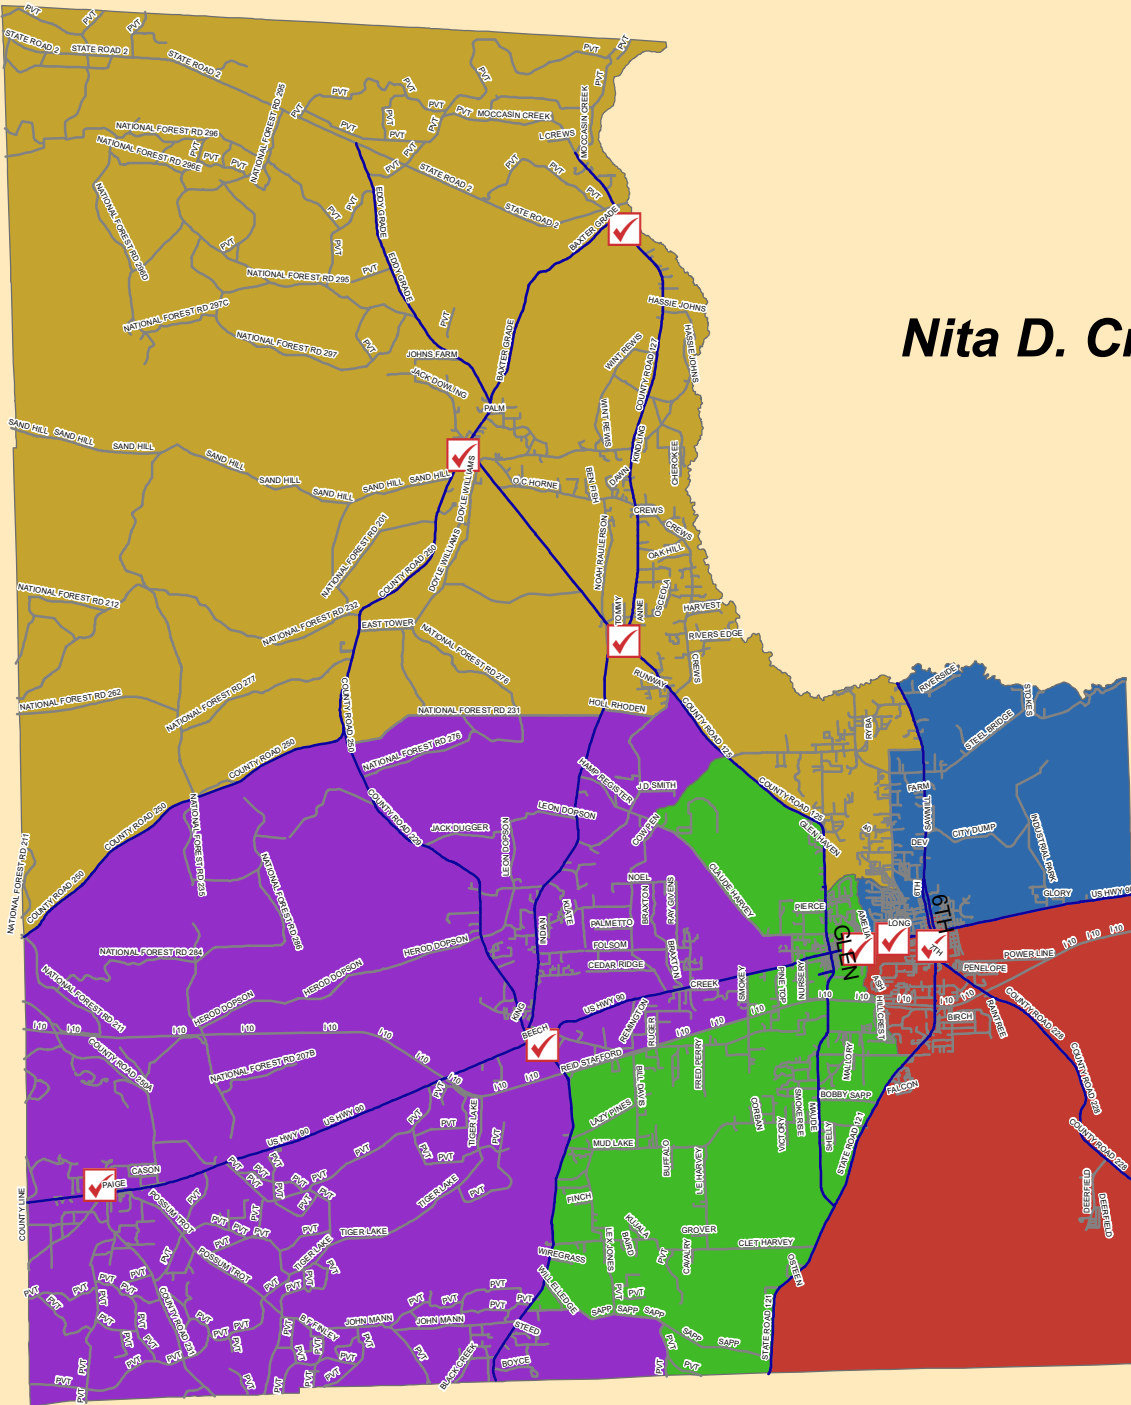

Baker County

Voting Precincts and Polling Locations

Nita D. Crawford, Supervisor of Elections

District

- D1 Sanderson, Olustee
- D2 South Macclenny
- D3 North Macclenny
- D4 Baxter, Taylor, Macedonia, Cuyler
- D5 Glen St. Mary

County Commissioners

- District 1: James Croft
- District 2: Jimmy Anderson
- District 3: Cathy Rhoden
- District 4: James Bennett
- District 5: Bobby Steele