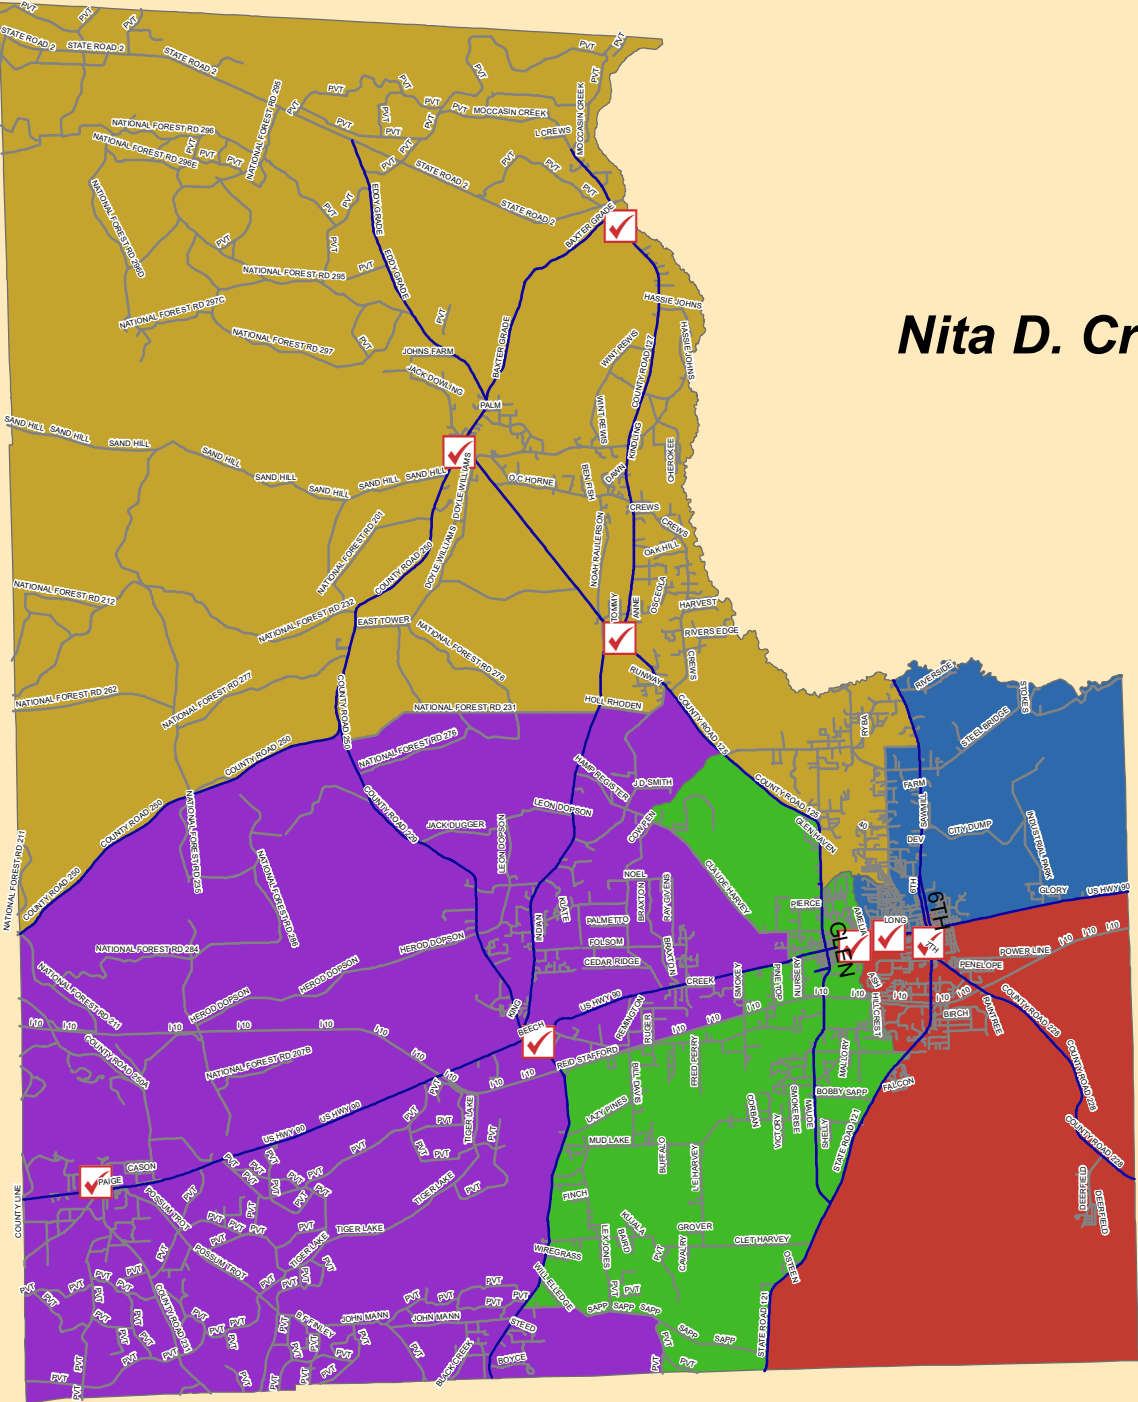

Baker County

Voting Precincts and Polling Locations

Nita D. Crawford, Supervisor of Elections

District

- D1 Sanderson, Olustee
- D2 South Macclenny
- D3 North Macclenny
- D4 Baxter, Taylor, Macedonia, Cuyler
- D5 Glen St. Mary

School Board Members

- District 1: Tiffany Harvey McNarnay
- District 2: Richard D. Griffis
- District 3: Paula T. Barton
- District 4: Charlie Burnett
- District 5: Patricia C. Weeks