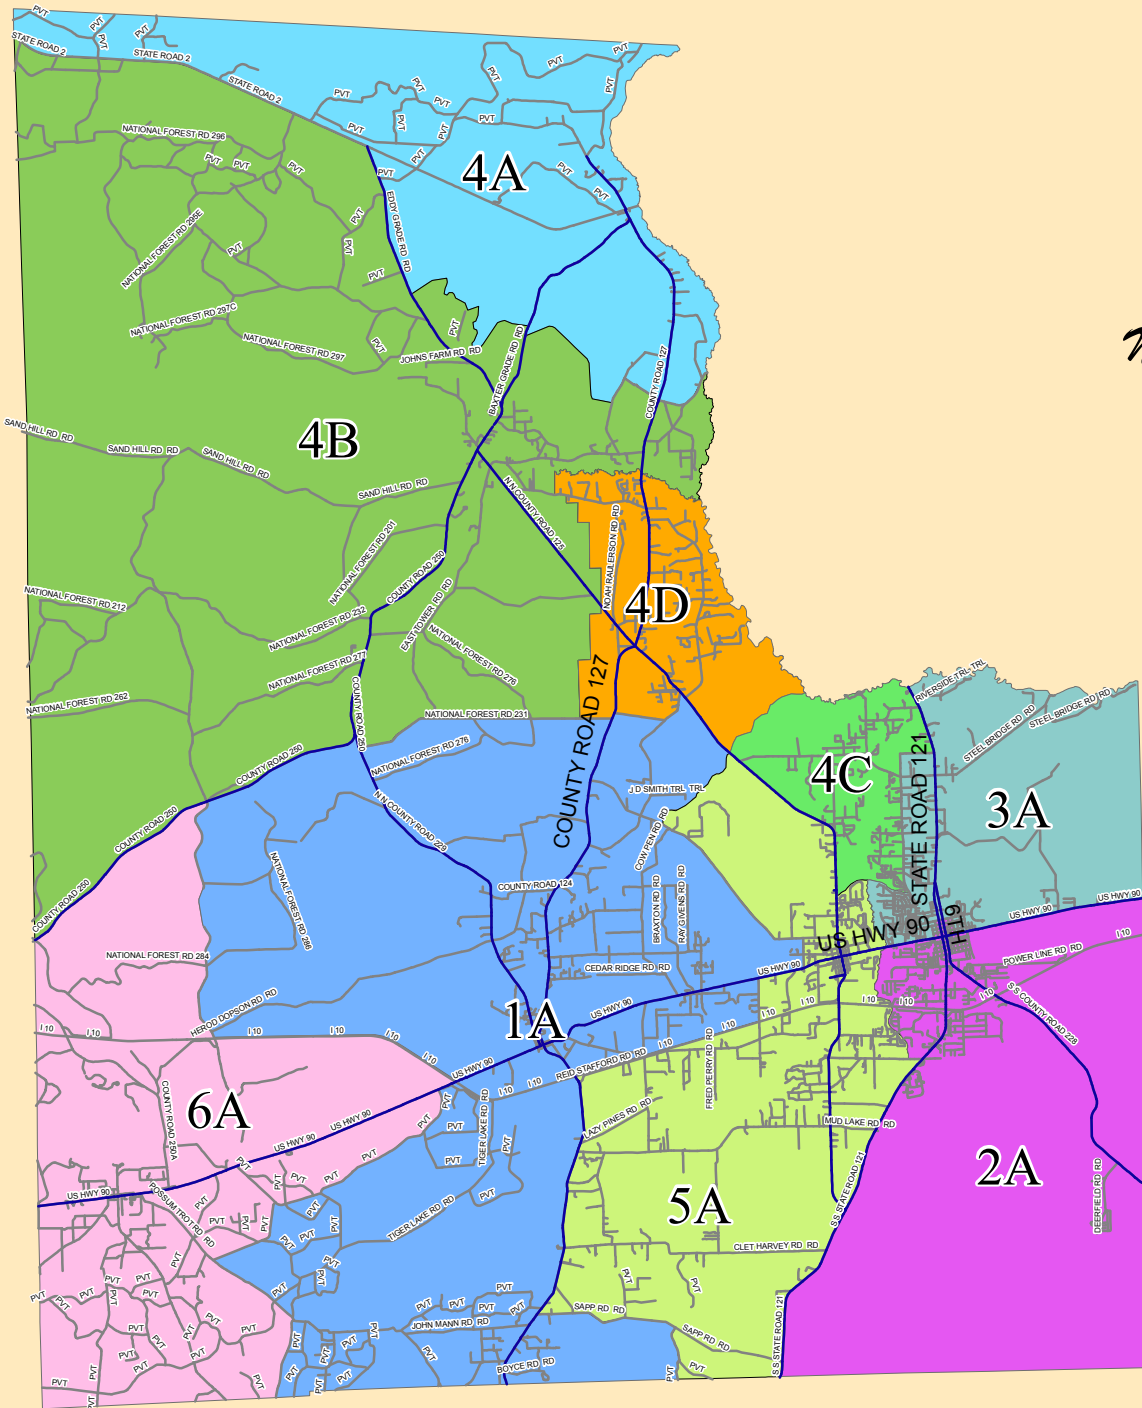

Baker County

Voting Precincts and Polling Locations

Nita D. Crawford, Supervisor of Elections

Precinct Name	Polling Location
1A Sanderson	Sanderson Community Center
2A South Macclenny	First Baptist Church of Macclenny
3A North Macclenny	Agricultural Bldg
4A Baxter	Baxter Fire Station
4B Taylor	Taylor Voting House
4C Macedonia	Agricultural Bldg East End
4D Cuyler	First Baptist Church of Cuyler
5A Glen St. Mary	Glen Hill Primitive Baptist Church
6A Olustee	Olustee Baptist Church